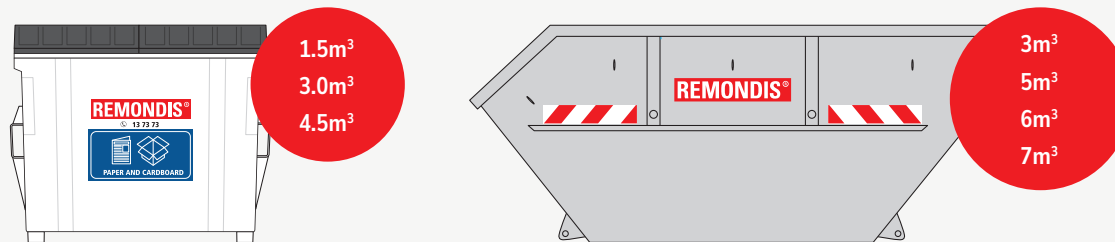

Your local REMONDIS Australia representative is

_____

M _____

How we support our customers

- _ Tailored waste audits
- _ Recycling education
- _ Environmental impact monitoring and reporting
- _ Full compliance with regulations and legislation
- _ Supporting your sustainability goals

Bin sizes

Because no one size fits all, we offer a comprehensive range of lightweight, easy-to-move, lockable bins of varying capacity. We can help you select size and collection frequency based on your waste types, storage space and vehicle access. For larger volumes, we can supply compactors from 6 to 30 cubic metres.

Plastic wheelie bins

Steel bin

Hook lift

Why choose REMONDIS?

Operational expertise

Combining local knowledge with global expertise, we offer customised waste management solutions for every business.

Wide range of services

ISO-certified, we advise and serve customers across a wide variety of industries, helping them reduce costs and conserve resources.

Customised, responsive and flexible

We work with our customers to develop tailored solutions designed to closely meet their needs – no job is too small or too big for us.

Customer service

We put customers at the heart of everything we do. With staff trained in customer excellence, we're ready to help you with audits, staff training and overcoming any waste issue.

Trust

As a family-run company with 40 years' experience in Australia, we are trusted by over 24,000 local customers to deliver sustainable waste and resource recovery solutions.

For a fast quote or waste audit call 13 73 73

remondis-australia.com.au