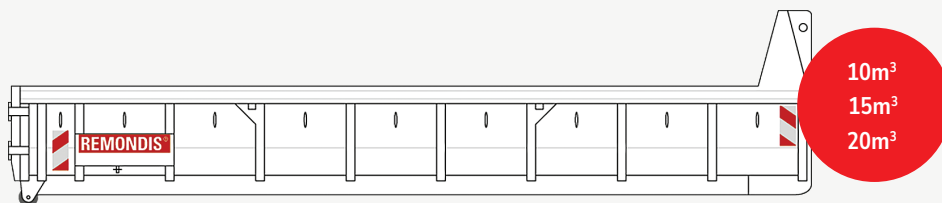

Hook lift

Why choose REMONDIS?

Operational expertise

Combining local knowledge with global expertise, we offer customised waste management solutions for every business.

Wide range of services

ISO-certified, we advise and serve customers across a wide variety of industries, helping them reduce costs and conserve resources.

Customised, responsive and flexible

We work with our customers to develop tailored solutions designed to closely meet their needs – no job is too small or too big for us.

Customer service

We put customers at the heart of everything we do. With staff trained in customer excellence, we're ready to help you with audits, staff training and overcoming any waste issue.

Trust

As a family-run company with 40 years' experience in Australia, we are trusted by over 24,000 local customers to deliver sustainable waste and resource recovery solutions.

For a fast quote or waste audit call 13 73 73

remondis-australia.com.au