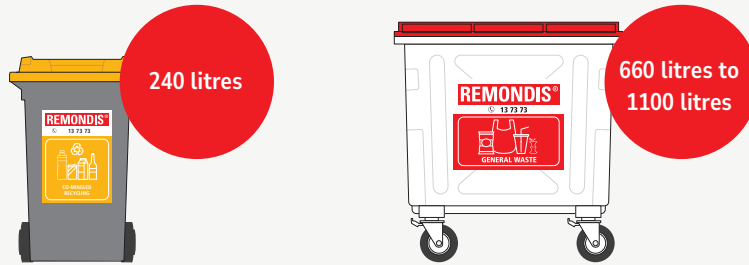

Your local REMONDIS Australia representative is

_____

M _____

How we support our customers

- _ Tailored waste audits
- _ Recycling education
- _ Environmental impact monitoring and reporting
- _ Full compliance with regulations and legislation
- _ Supporting your sustainability goals

Bin sizes

Because no one size fits all, we offer a comprehensive range of lightweight, easy-to-move, lockable bins of varying capacity. We can help you select size and collection frequency based on your waste types, storage space and vehicle access. For larger volumes, we can supply compactors from 6 to 30 cubic metres.

Plastic wheelie bins